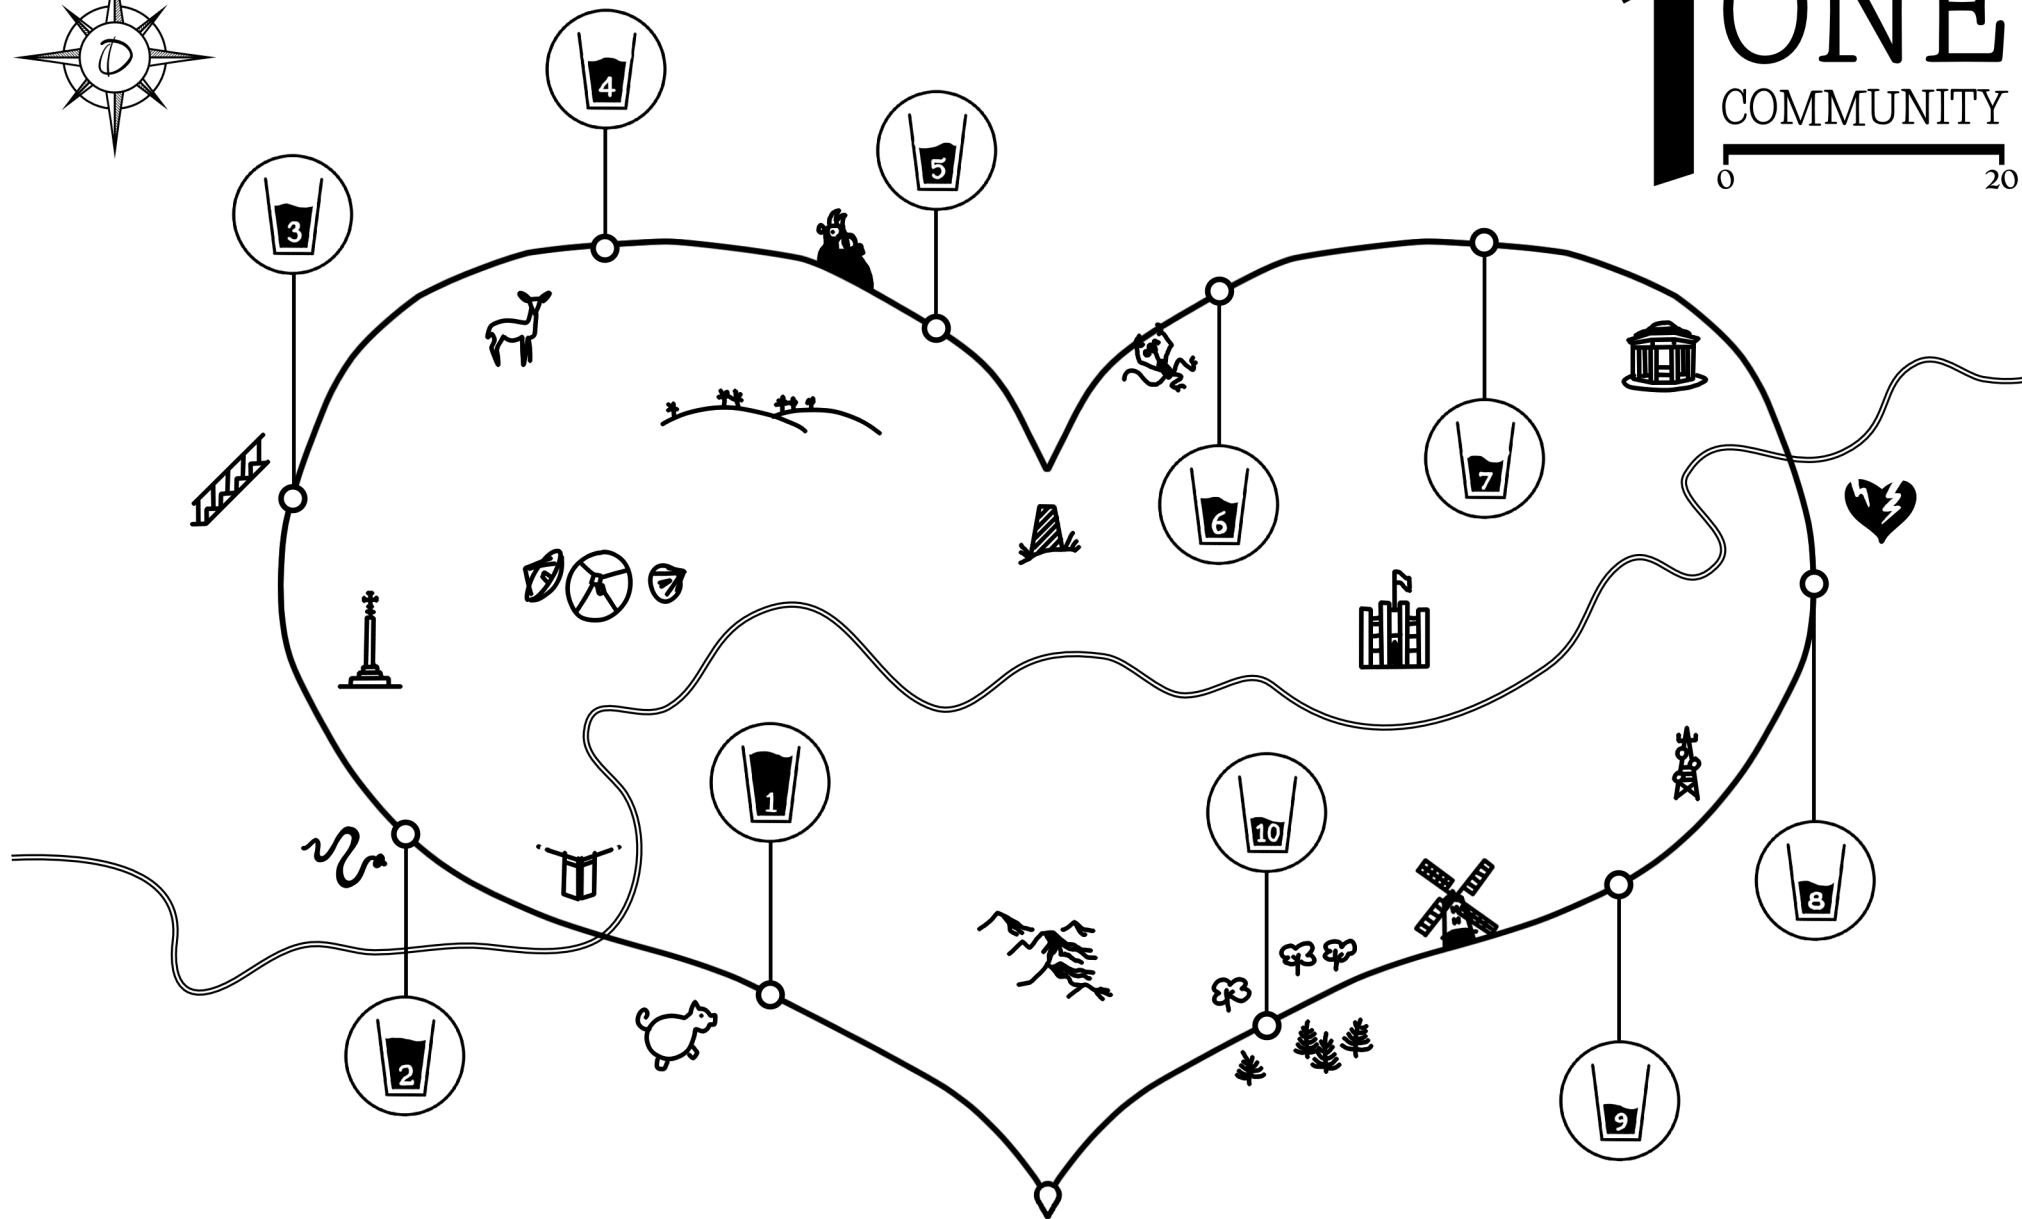

1 ONE
COMMUNITY

0 20

CENTURION
RUNNING

100MILE

KATE ANNA-LOUISE - 1:14:53:00