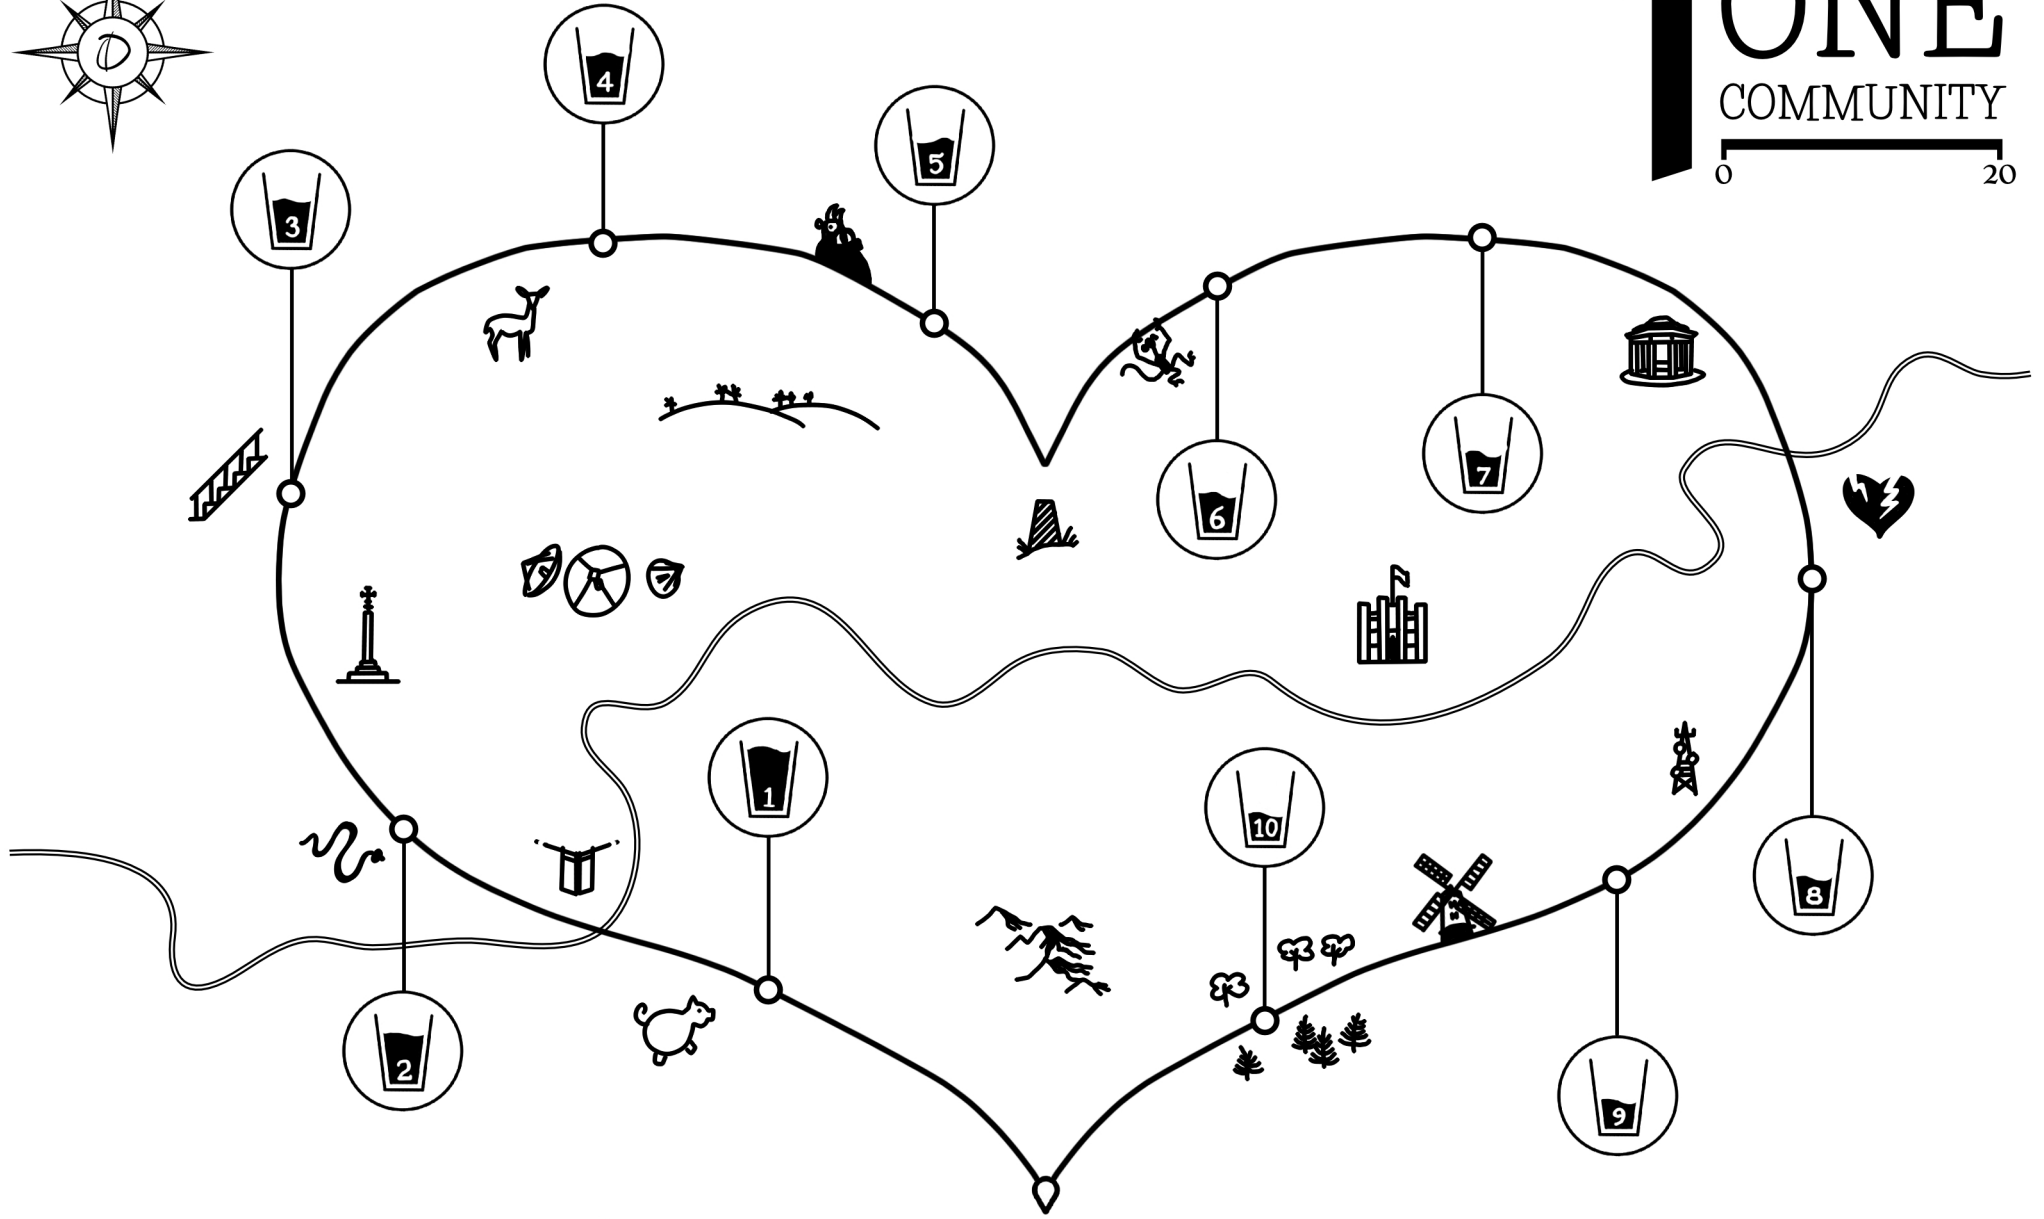

ONE COMMUNITY

0 20

CENTURION R U N N I N G

50KM

ANN RUANE - 4:08:08:01