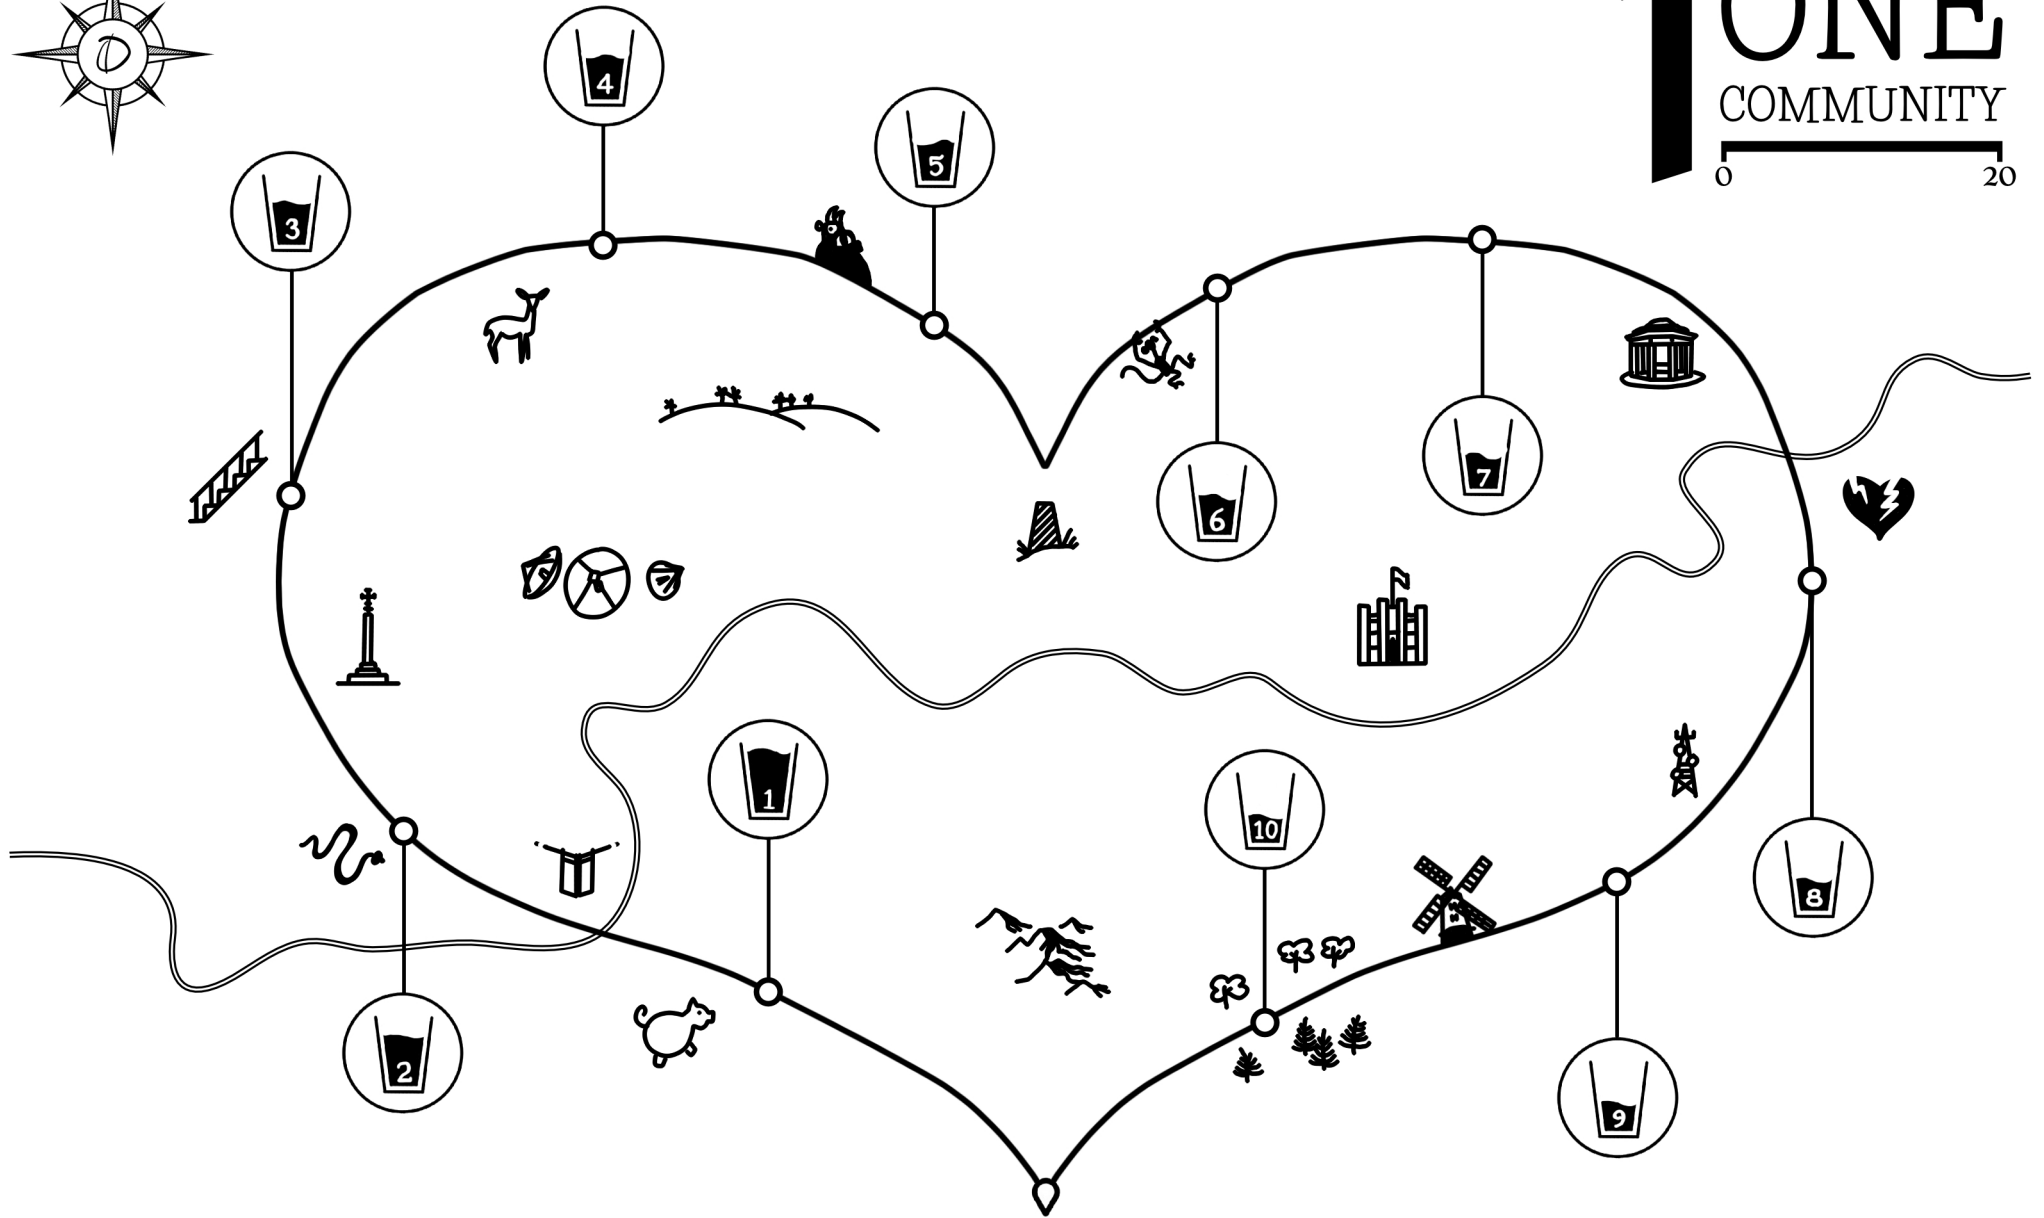

1 ONE

COMMUNITY

0 20

CENTURION

R U N N I N G

50KM
LAURE SELLE - 3:20:52:00