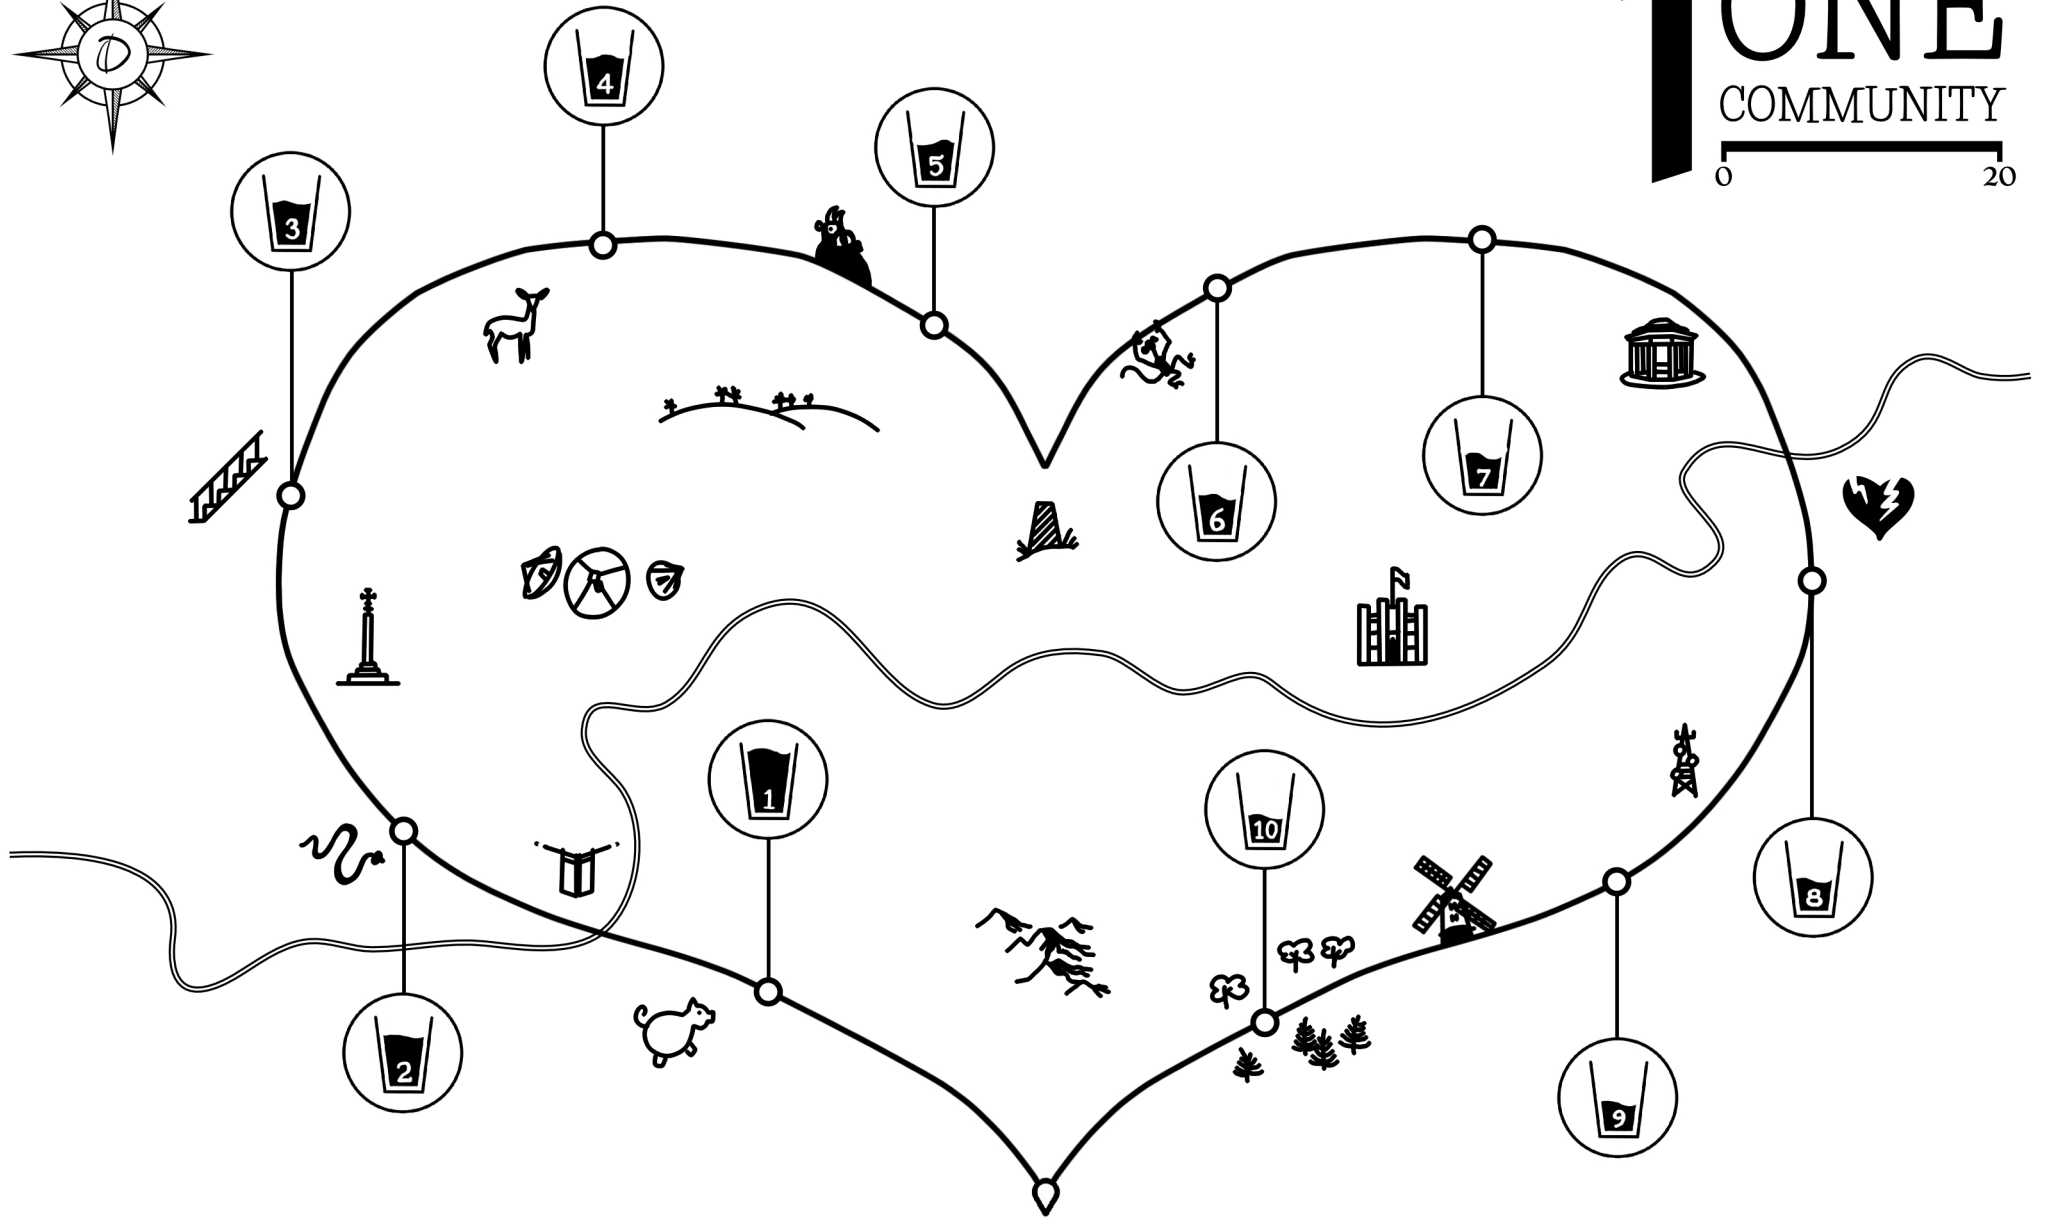

1 ONE
COMMUNITY
0 20

CENTURION
RUNNING

HALF MARATHON
JANE WATERMAN - 6:05:46:00