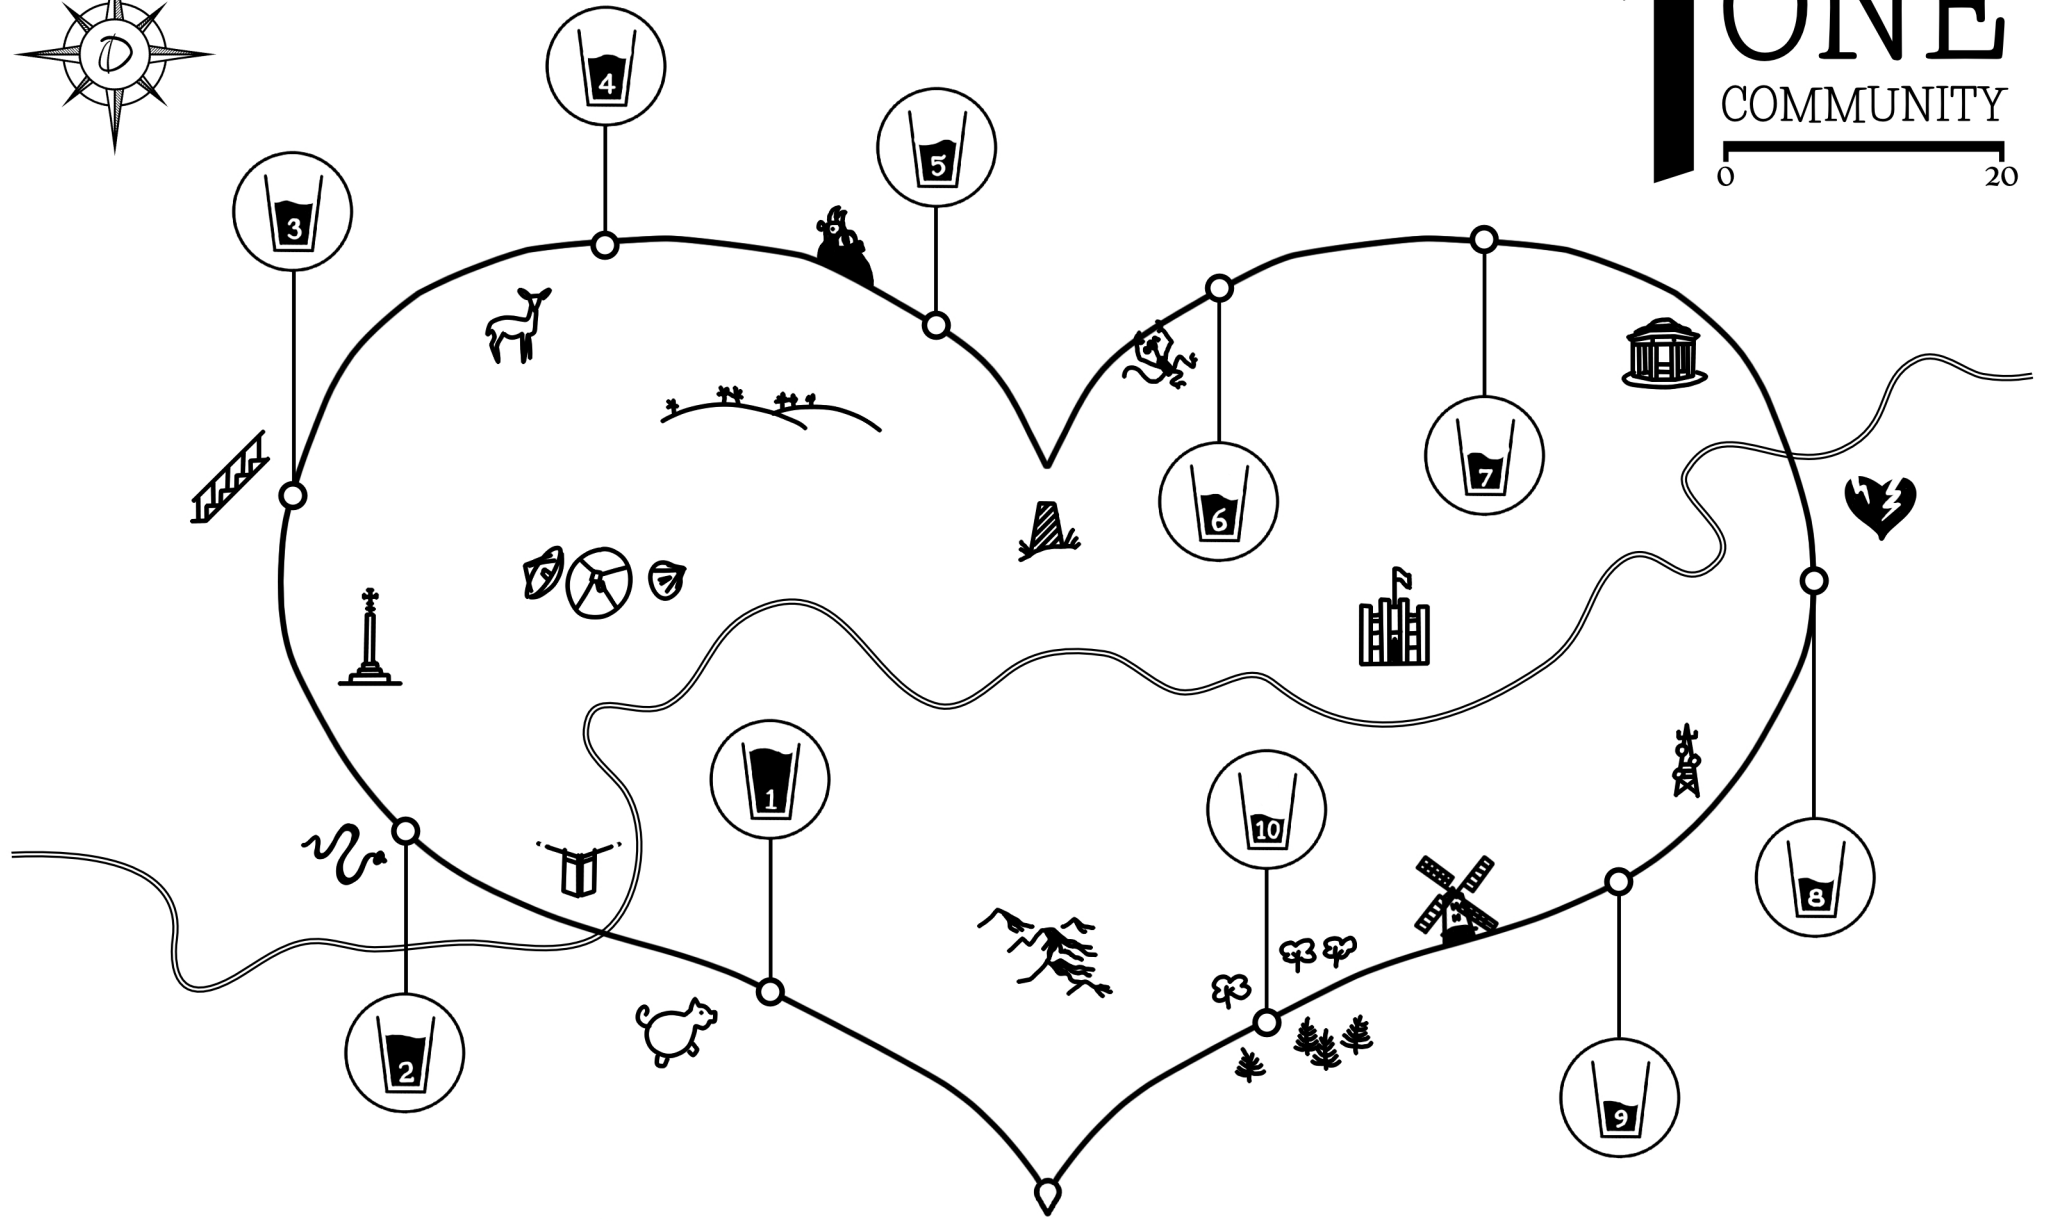

1ONE
COMMUNITY

CENTURION
R U N N I N G

HALF MARATHON
ADELE SWART - 1:05:28:00